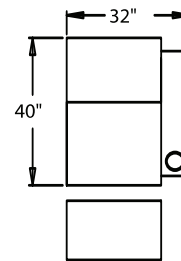

5300 - Straight Arm LF, WAW®, TM®, Rec
5301 - Straight Arm LF, WAW®, PR®, Rec
H. 42" W. 32" SD. 24" OD. 40"

5400 - Armless, WAW®, TM®, Rec
5401 - Armless, WAW®, PR®, Rec
H. 42" W. 25.25" SD. 24" OD. 40"

CURVED

5240 - LF Wedge Arm/RF Straight Arm, WAW®, TM®, Rec
5241 - LF Wedge Arm/RF Straight Arm, WAW®, PR®, Rec
H. 42" W. 42" SD. 24" OD. 40"

5340 - Wedge Arm RF/LF Straight Arm, WAW®, TM®, Rec
5341 - Wedge Arm RF/LF Straight Arm, WAW®, PR®, Rec
H. 42" W. 42" SD. 24" OD. 40"

WAW® = Wallaway®
 TM® = TouchMotion®
 PR® = PowerRecline®
 REC = Recliner

Specifications accurate at time of printing.
 Specifications are subject to change without notification.
 Revised 4/08.

42" BACK HEIGHT

3900 RECLINER
3901 POWER

5300 LF ARM
RECLINER
5301 LF ARM
POWER

5340 LF ARM
CONSOLE RF
5341
POWER

5400 ARMLESS
RECLINER
5401 ARMLESS
POWER

5440
CONSOLE RF
5441
POWER

5240 RF ARM
CONSOLE LF
5241
POWER

5200 RF ARM
RECLINER
5201 RF ARM
POWER