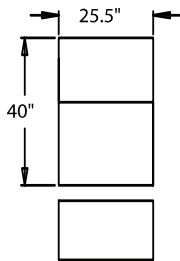

5400 ARMLESS
RECLINER
5401 ARMLESS
POWER