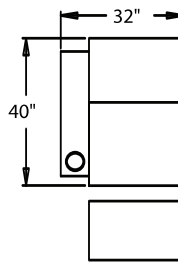

5300 LF ARM
RECLINER
5301 LF ARM
POWER