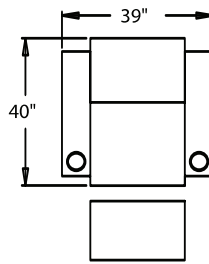

5300 - Straight Arm LF, WAW®, TM®, Rec
5301 - Straight Arm LF, WAW®, PR®, Rec
H. 42" W. 32" SD. 24" OD. 40"

5400 - Armless, WAW®, TM®, Rec
5401 - Armless, WAW®, PR®, Rec
H. 42" W. 25.25" SD. 24" OD. 40"

CURVED

5240 - LF Wedge Arm/RF Straight Arm, WAW®, TM®, Rec
5241 - LF Wedge Arm/RF Straight Arm, WAW®, PR®, Rec
H. 42" W. 42" SD. 24" OD. 40"

5340 - Wedge Arm RF/LF Straight Arm, WAW®, TM®, Rec
5341 - Wedge Arm RF/LF Straight Arm, WAW®, PR®, Rec
H. 42" W. 42" SD. 24" OD. 40"

5440 - Wedge Arm RF, WAW®, TM®, Rec
5441 - Wedge Arm RF, WAW®, PR®, Rec
H. 42" W. 35.25" SD. 24" OD. 40"

Available in fabric, suede, vinyl, 100% genuine top grain leather or LeatherPlus.*

* LeatherPlus combines leather and vinyl for value and comfort.

WAW® = Wallaway®
 TM® = TouchMotion®
 PR® = PowerRecline®
 REC = Recliner

Specifications accurate at time of printing.
 Specifications are subject to change without notification.
 Revised 4/08.

42" BACK HEIGHT