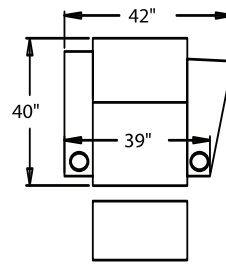

5340 LF ARM
CONSOLE RF
5341
POWER