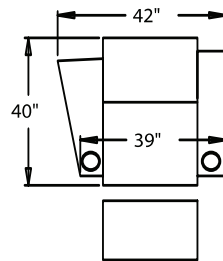

5300 - Straight Arm LF, WAW®, TM®, Rec
5301 - Straight Arm LF, WAW®, PR®, Rec
H. 42" W. 32" SD. 24" OD. 40"

5400 - Armless, WAW®, TM®, Rec
5401 - Armless, WAW®, PR®, Rec
H. 42" W. 25.25" SD. 24" OD. 40"

CURVED

5240 - LF Wedge Arm/RF Straight Arm, WAW®, TM®, Rec
5241 - LF Wedge Arm/RF Straight Arm, WAW®, PR®, Rec
H. 42" W. 42" SD. 24" OD. 40"

5340 - Wedge Arm RF/LF Straight Arm, WAW®, TM®, Rec
5341 - Wedge Arm RF/LF Straight Arm, WAW®, PR®, Rec
H. 42" W. 42" SD. 24" OD. 40"

WAW® = Wallaway®
 TM® = TouchMotion®
 PR® = PowerRecline®
 REC = Recliner

Specifications accurate at time of printing.
 Specifications are subject to change without notification.
 Revised 4/08.

42" BACK HEIGHT

3900 RECLINER
3901 POWER

5300 LF ARM
RECLINER
5301 LF ARM
POWER

5340 LF ARM
CONSOLE RF
5341
POWER

5400 ARMLESS
RECLINER
5401 ARMLESS
POWER

5440
CONSOLE RF
5441
POWER

5240 RF ARM
CONSOLE LF
5241
POWER

5200 RF ARM
RECLINER
5201 RF ARM
POWER