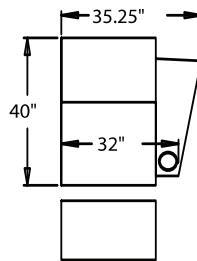

5300 - Straight Arm LF, WAW®, TM®, Rec
5301 - Straight Arm LF, WAW®, PR®, Rec
H. 42" W. 32" SD. 24" OD. 40"

5400 - Armless, WAW®, TM®, Rec
5401 - Armless, WAW®, PR®, Rec
H. 42" W. 25.25" SD. 24" OD. 40"

CURVED

5240 - LF Wedge Arm/RF Straight Arm, WAW®, TM®, Rec
5241 - LF Wedge Arm/RF Straight Arm, WAW®, PR®, Rec
H. 42" W. 42" SD. 24" OD. 40"

5340 - Wedge Arm RF/LF Straight Arm, WAW®, TM®, Rec
5341 - Wedge Arm RF/LF Straight Arm, WAW®, PR®, Rec
H. 42" W. 42" SD. 24" OD. 40"

WAW® = Wallaway®
 TM® = TouchMotion®
 PR® = PowerRecline®
 REC = Recliner

Specifications accurate at time of printing.
 Specifications are subject to change without notification.
 Revised 4/08.

42" BACK HEIGHT

3900 RECLINER
3901 POWER

5300 LF ARM
RECLINER
5301 LF ARM
POWER

5340 LF ARM
CONSOLE RF
5341
POWER

5400 ARMLESS
RECLINER
5401 ARMLESS
POWER

5440
CONSOLE RF
5441
POWER

5240 RF ARM
CONSOLE LF
5241
POWER

5200 RF ARM
RECLINER
5201 RF ARM
POWER